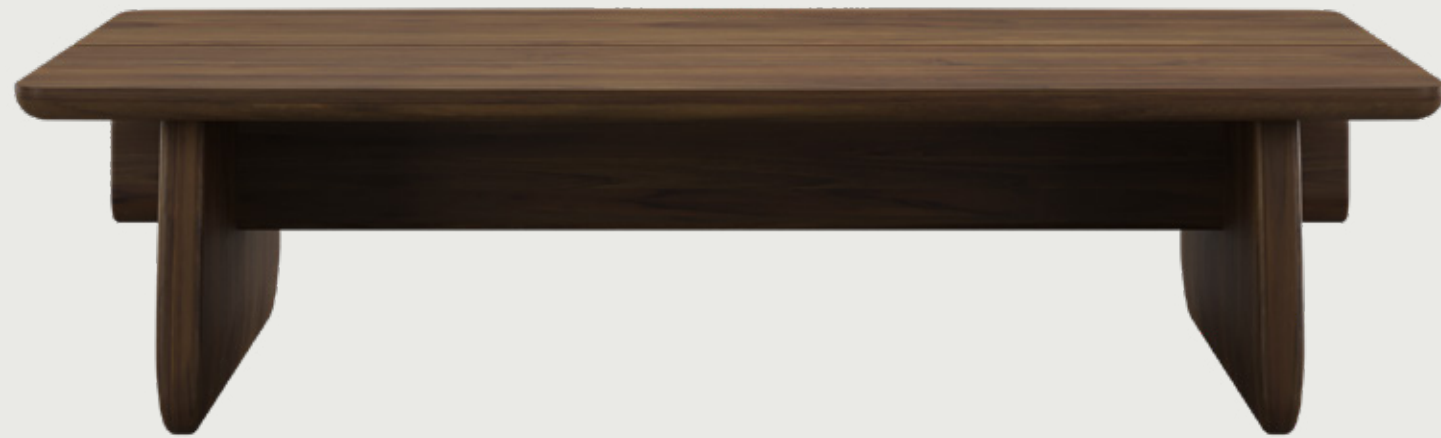

SHELL COFFEE TABLE 42"

Dimensions

L 105 x W 105 x H 39 cm | L 41 ½" x W 41 ½" x H 15 ½"

Finish Options

TEAK[®]
WEATHERED

TEAK[®]
GOLDEN BROWN

TEAK[®]
BLACK

Made from 100% solid teak.

SHELL COFFEE TABLE 60"

Dimensions

L 153 x W 91 x H 38 cm

L 60" x W 36" x H 15"

Finish Options

TEAK[®]
WEATHERED

TEAK[®]
GOLDEN BROWN

TEAK[®]
BLACK

Made from 100% solid teak.

SHELL SIDE TABLE 24"

Dimensions

L 61 x W 61 x H 57 cm

L 24" x W 24" x H 22 ½"

Finish Options

TEAK[®]
WEATHERED

TEAK[®]
GOLDEN BROWN