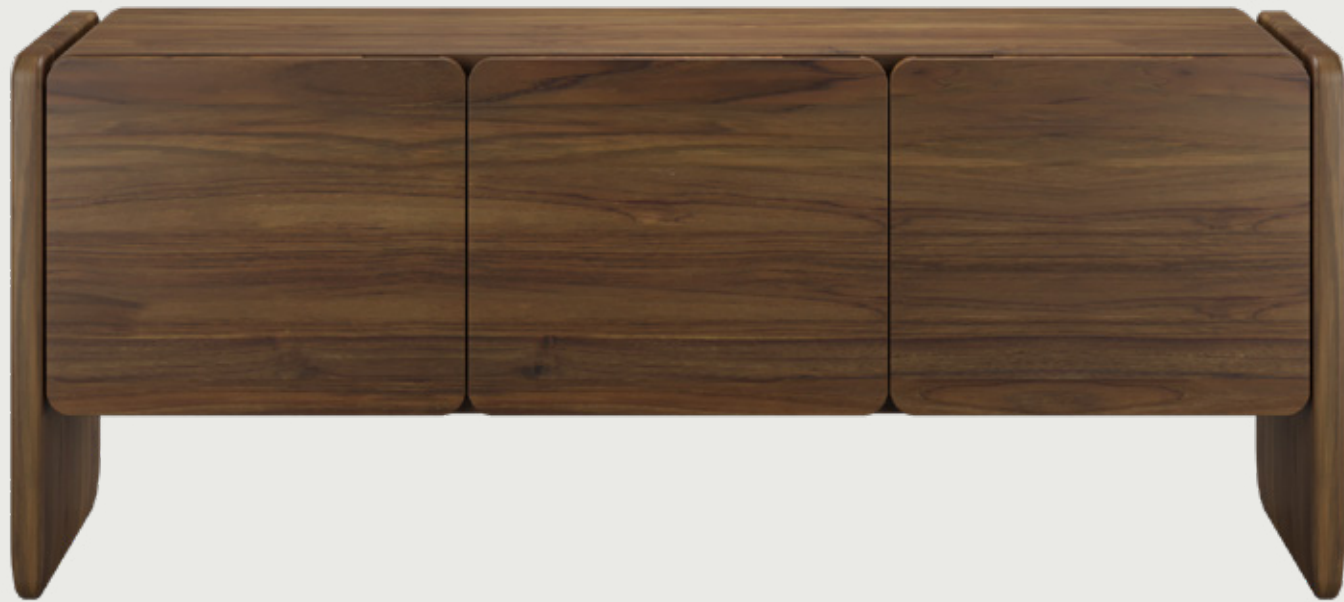

SHELL SIDEBOARD 80"

Dimensions

L 203 x W 47 x H 84 cm | L 80" x W 18 ½" x H 33"

Finish Options