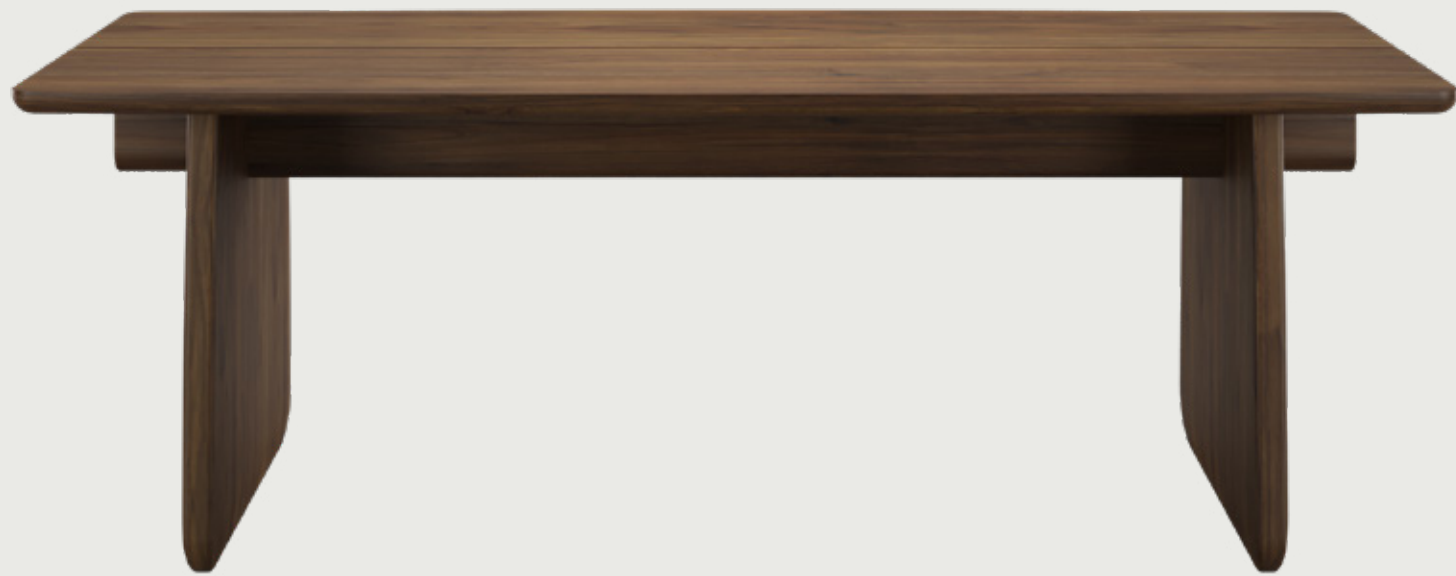

SHELL DINING TABLE 60"

Dimensions

L 152 x W 152 x H 76 cm | L 60" x W 60" x H 30"

Finish Options

TEAK[®]
WEATHERED

TEAK[®]
GOLDEN BROWN

TEAK[®]
BLACK

Made from 100% solid teak.

SHELL DINING TABLE 87"

Dimensions

L 221 x W 97 x H 76 cm | L 87" x W 38" x H 30"

Finish Options

TEAK[®]
WEATHERED

TEAK[®]
GOLDEN BROWN

TEAK[®]
BLACK

Made from 100% solid teak.

SHELL BENCH 72"

Dimensions

L 183 x W 46 x H 46 cm

L 72" x W 18" x H 18"

Finish Options

TEAK[®]
WEATHERED

TEAK[®]
GOLDEN BROWN

TEAK[®]
BLACK

Made from 100% solid teak.

SHELL STOOL 22"

Dimensions

WOODEN FRAME

L 56 x W 46 x H 38 cm

L 22" x W 18" x H 15"

Finish Options

TEAK[®]
WEATHERED