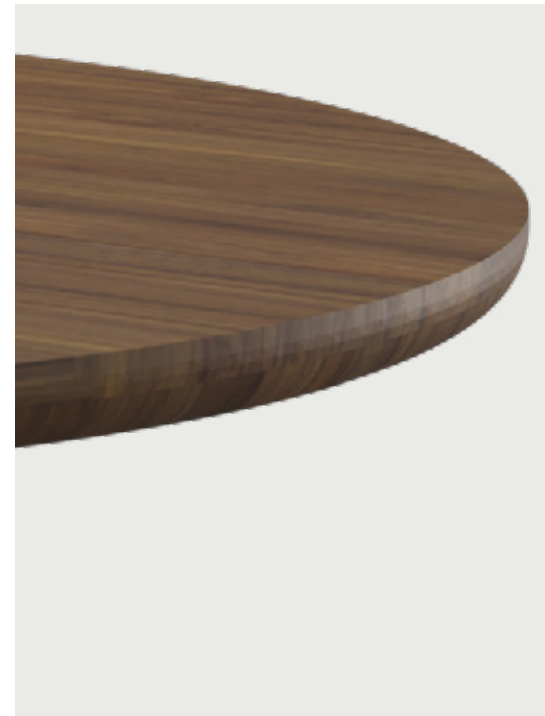

SHELL COFFEE TABLE 36"

Dimensions

L 91 x W 91 x H 39 cm | L 36" x W 36" x H 15 1/2"

Finish Options

TEAK[®]
WEATHERED

TEAK[®]
GOLDEN BROWN

TEAK[®]
BLACK

Made from 100% solid teak.

SHELL COFFEE TABLE 42"

Dimensions

L 105 x W 105 x H 39 cm | L 41 ½" x W 41 ½" x H 15 ½"

Finish Options

TEAK[®]
WEATHERED

TEAK[®]
GOLDEN BROWN

TEAK[®]
BLACK

Made from 100% solid teak.

SHELL COFFEE TABLE 60"

Dimensions

L 153 x W 91 x H 38 cm

L 60" x W 36" x H 15"

Finish Options

TEAK[®]
WEATHERED

TEAK[®]
GOLDEN BROWN

TEAK[®]
BLACK