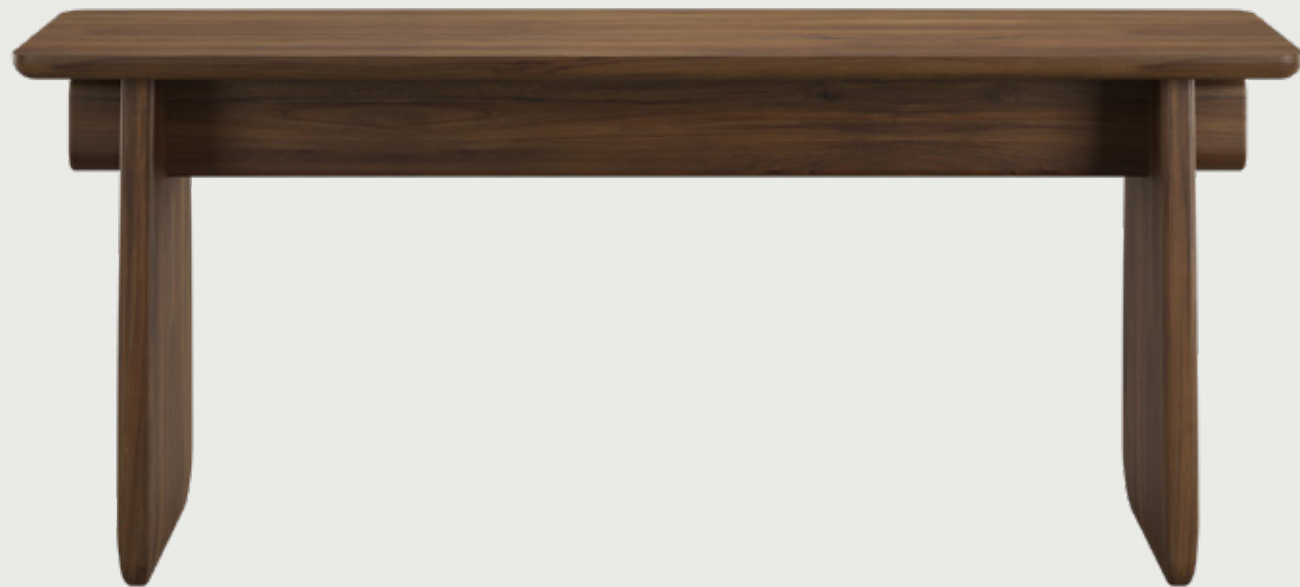

SHELL CONSOLE 72"

Dimensions

L 183 x W 48 x H 76 cm | L 72" x W 19" x H 30"

Finish Options

TEAK[®]
WEATHERED

TEAK[®]
GOLDEN BROWN

TEAK[®]
BLACK

Made from 100% solid teak.

SHELL COFFEE TABLE 36"

Dimensions

L 91 x W 91 x H 39 cm | L 36" x W 36" x H 15 1/2"

Finish Options

TEAK[®]
WEATHERED

TEAK[®]
GOLDEN BROWN

TEAK[®]
BLACK

Made from 100% solid teak.

SHELL COFFEE TABLE 42"

Dimensions

L 105 x W 105 x H 39 cm | L 41 ½" x W 41 ½" x H 15 ½"

Finish Options

TEAK[®]
WEATHERED

TEAK[®]
GOLDEN BROWN

TEAK[®]
BLACK

Made from 100% solid teak.